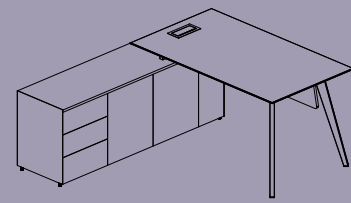

Single Desk 160

Width 142/162/182/202
Depth 171
Height 75