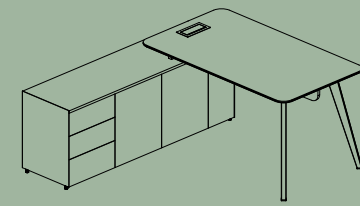

#workingspaces2024

Planet

Single Desk R

Width 120/140/160/180
Depth 70/80
Height 75

Single Desk R 45

Width 142/162/182/202
Depth 70/80
Height 75

Single Desk R 115

Width 142/162/182/202
Depth 126
Height 75

Single Desk R 160

Width 142/162/182/202
Depth 171
Height 75

Single Desk

Width 120/140/160/180
Depth 70/80
Height 75

Single Desk 45

Width 142/162/182/202
Depth 70/80
Height 75

Single Desk 115

Width 142/162/182/202
Depth 70/80
Height 75