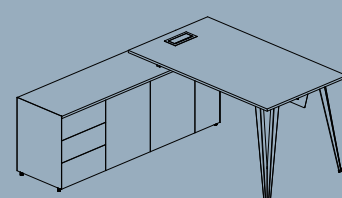

Single Desk 160

Width 142/162/182/202
Depth 171
Height 75