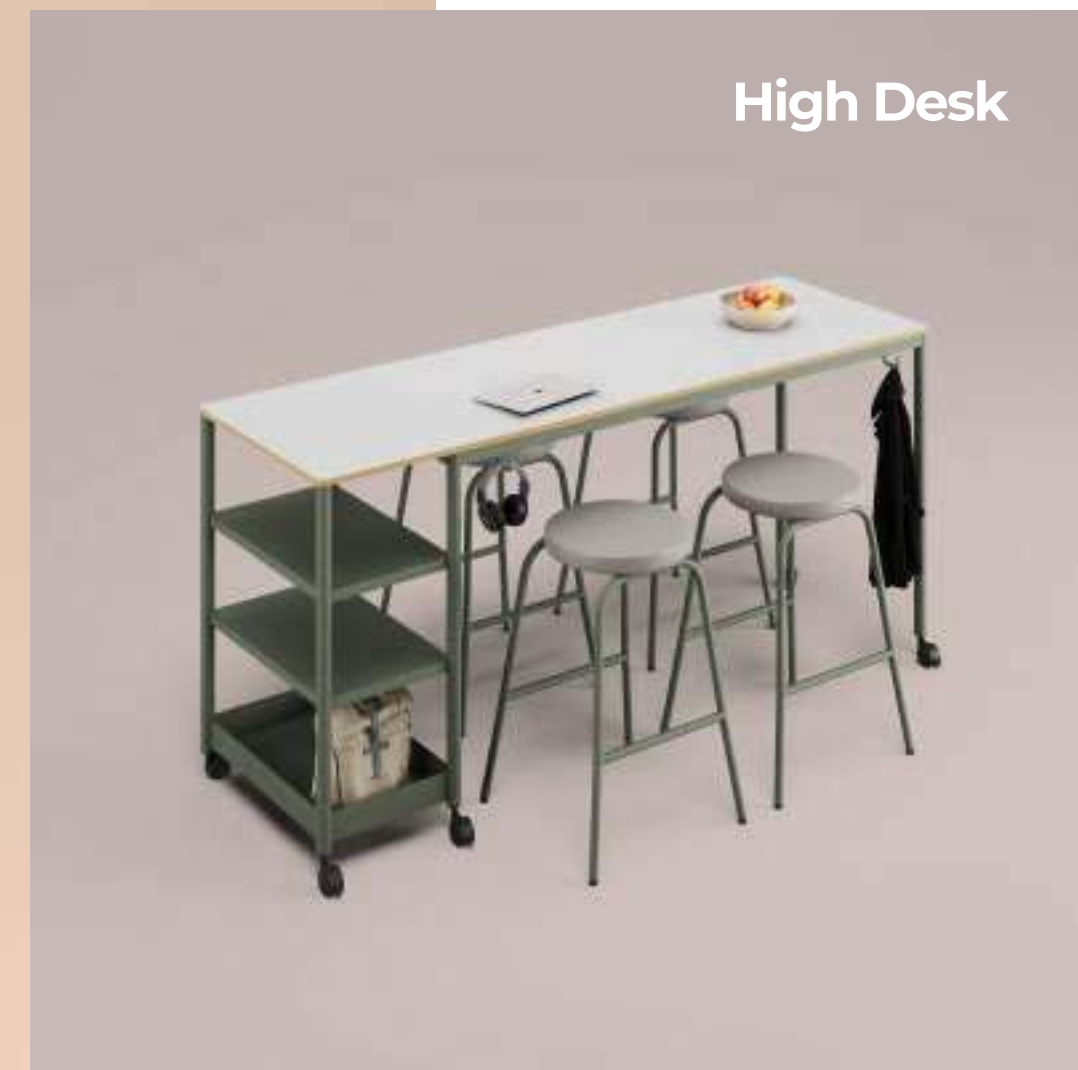

Desk

High Desk

WORKING
SPACES