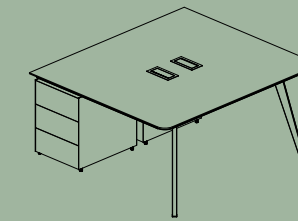

2P Workstation R 45

Width 142/162/182/202
Depth 140/160
Height 75