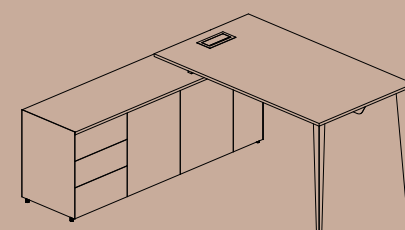

Polo

Single Desk

Width 120/140/160/180
 Depth 70/80
 Height 75

Single Desk 45

Width 142/162/182/202
 Depth 70/80
 Height 75

Single Desk 115

Width 142/162/182/202
 Depth 126
 Height 75

Single Desk 160