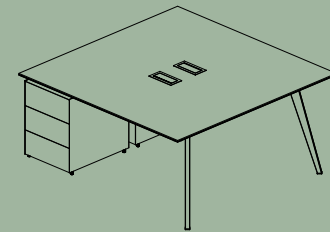

2P Workstation 45

Width 142/162/182/202
Depth 140/160
Height 75