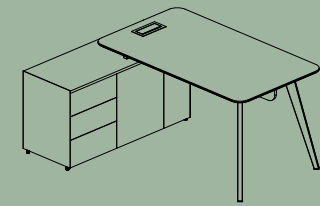

#workingspaces2024

Planet

Single Desk R

Width 120/140/160/180
Depth 70/80
Height 75

Single Desk R 45

Width 142/162/182/202
Depth 70/80
Height 75

Single Desk R 115

Width 142/162/182/202
Depth 126
Height 75

Single Desk R 160

Width 142/162/182/202
Depth 171
Height 75

Single Desk

Width 120/140/160/180
Depth 70/80
Height 75

Single Desk 45

Width 142/162/182/202
Depth 70/80
Height 75

Single Desk 115

Width 142/162/182/202
Depth 70/80
Height 75