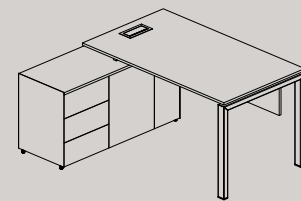

Single Desk 115

Width 142/162/182/202
Depth 126
Height 75