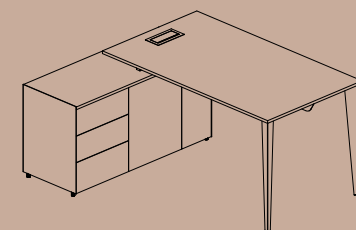

Polo

Single Desk

Width 120/140/160/180
 Depth 70/80
 Height 75

Single Desk 45

Width 142/162/182/202
 Depth 70/80
 Height 75

Single Desk 115

Width 142/162/182/202
 Depth 126
 Height 75

Single Desk 160