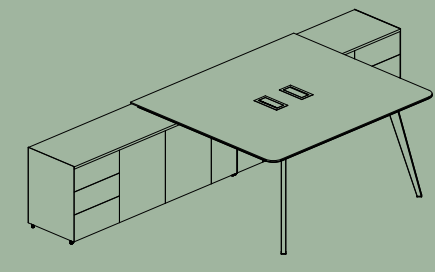

2P Workstation 160

Width 142/162/182/202
Depth 320
Height 75