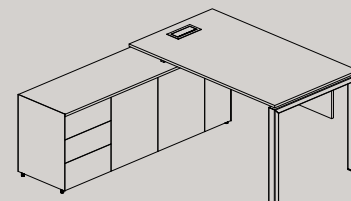

Single Desk 160

Width 142/162/182/202
Depth 171
Height 75