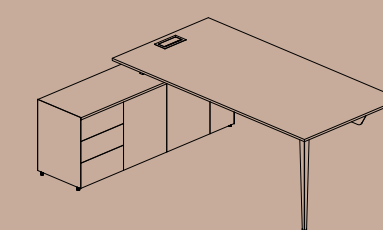

Manager 160

Width 222
Depth 210
Height 75