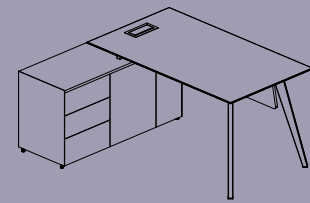

Single Desk 115

Width 142/162/182/202
Depth 126
Height 75