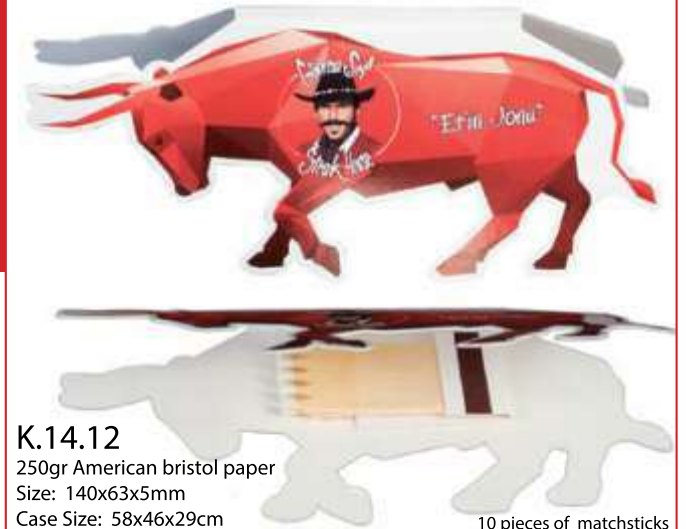

K.14.12

250gr American bristol paper
Size: 140x63x5mm
Case Size: 58x46x29cm
Case Quantity: 1000

10 pieces of matchsticks
10 adet kibrit çöpü